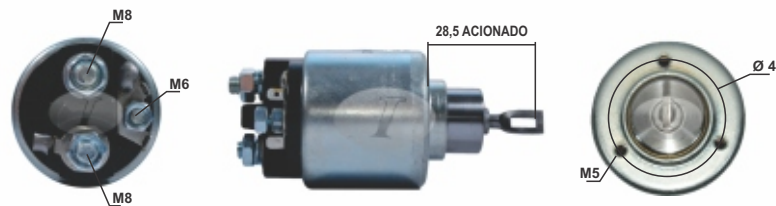

INTACTO 90977 12V

APLICAÇÃO / USED ON:
FIAT-IVECO: Ducato.

MOTOR DE PARTIDA / STARTER:
BOSCH: 0.001.218.159.

SUBSTITUI / REPLACE:
BOSCH: 0.331.303.144.