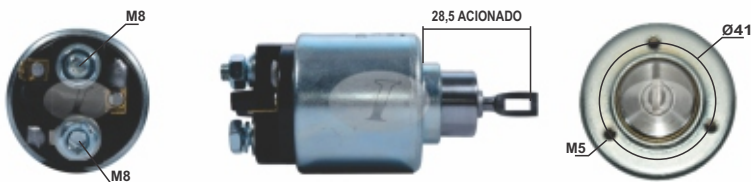

APLICAÇÃO / USED ON:

AUDI: 100, 200.

FIAT: Tempra, Tipo.

VOLKSWAGEN: Golf, Passat.

MOTOR DE PARTIDA / STARTER:

BOSCH: 0.001.107.003, 0.001.107.007, 0.001.107.068, 0.001.108.001, 0.001.108.005, 0.001.108.014, 0.001.108.047, 0.001.108.048, 0.001.108.076, 0.001.108.094, 0.001.108.101, 0.001.108.102, 0.001.108.136, 0.001.110.001, 0.001.110.002, 0.001.110.014, 0.001.110.015, 0.001.110.029, 0.001.110.030, 0.001.110.031, 0.001.110.033, 0.001.110.042, 0.001.110.061, 0.001.110.063, 0.001.110.100, 0.001.110.101, 0.001.112.003, 0.001.112.008, 0.001.114.003,

0.001.114.004, 0.001.114.006, 0.001.114.009, 0.001.114.015, 0.001.114.016, 0.001.114.024, 0.001.124.005, 0.001.124.006, 0.001.125.001, 0.001.125.031, 0.001.208.411, 0.001.208.412, 0.001.208.414, 0.001.208.419, 0.001.208.516, 0.001.208.707, 0.001.208.714, 0.001.208.719, 0.001.211.207, 0.001.211.223, 0.001.211.224, 0.001.211.233, 0.001.211.234, 0.001.211.235, 0.001.211.236.

SUBSTITUI / REPLACE:

BOSCH: 0.331.303.002, 0.331.303.013, 0.331.303.024, 0.331.303.029, 0.331.303.041, 0.331.303.059, 0.331.303.068, 0.331.303.070, 0.331.303.071, 0.331.303.112, 0.331.303.502,

2.339.303.232, 9.330.081.040.

VOLKSWAGEN: 026-911-287.