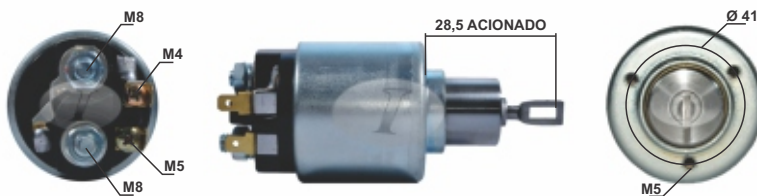

INTACTO 90580 12V

APLICAÇÃO / USED ON:
AGRALE: Série M, TX 1100, Trator 4100.
GURGEL: Sedan, Supermini.
MOTOR TIETÉ: RD 900, RD 900L, RD 950, RD 950L.
VOLKSWAGEN: Brasília, Fusca, Gol, Karman Ghia, Passat, SP, Transporter, Variant, Voyage.
YANMAR: BT, Microtrator.

SUBSTITUI / REPLACE:
BOSCH: 0.331.303.003, 0.331.303.007, 0.331.303.010, 0.331.303.015, 0.331.303.040, 0.331.303.503, 9.330.081.039.