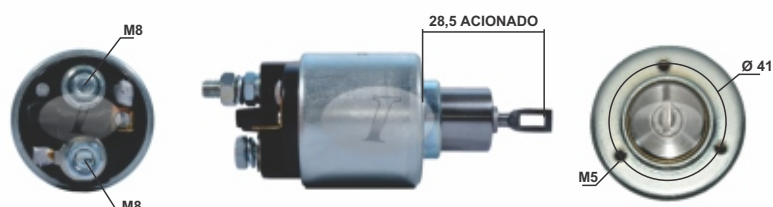

INTACTO 92573 12V

APLICAÇÃO / USED ON:
VOLKSWAGEN: Caravelle, Multivan, Transporter.

MOTOR DE PARTIDA / STARTER:
BOSCH: 0.001.107.005, 0.001.107.006, 0.001.108.043, 0.001.108.044,
0.001.108.059, 0.001.108.060, 0.001.108.096, 0.001.108.097,
0.001.110.014, 0.001.110.015, 0.001.110.031, 0.001.110.032,
0.001.110.057, 0.001.110.058, 0.001.110.061, 0.001.110.062,
0.001.110.069, 0.001.110.070, 0.001.112.010, 0.001.112.011,
0.001.124.005, 0.001.124.006, 0.001.125.001, 0.001.125.031,
0.001.208.224, 0.001.208.411, 0.001.208.412.
VOLKSWAGEN: 02B911023D

SUBSTITUI / REPLACE:
BOSCH: 0.331.303.070.