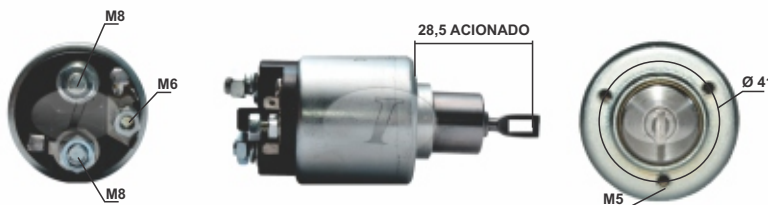

INTACTO 90472 12V

APLICAÇÃO / USED ON:

PORCHE: 968.

MOTOR DE PARTIDA / STARTER:

BOSCH: 0.001.110.060, 0.001.110.073.

SUBSTITUI / REPLACE:

BOSCH: 0.331.303.134, 2.339.303.273.

INTACTO 90473 12V