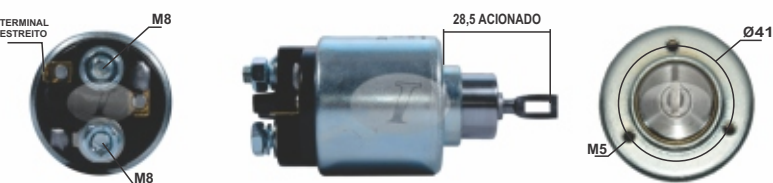

INTACTO 90574 12V

APLICAÇÃO / USED ON:

ALFA ROMEO: 2300 TI.

FIAT: 147, Elba, Premio, Tempra, Uno.

GM - CHEVROLET: Chevette, Chevy, Marajó.

MOTOR DE PARTIDA / STARTER:

BOSCH: 0.001.108.012, 0.001.108.030, 0.001.108.038, 0.001.108.088, 0.001.108.089, 0.001.108.091, 0.001.108.092, 0.001.311.100, 0.001.314.025, 9.000.082.021, 9.000.082.033, 9.000.082.039, 9.000.082.040, 9.000.082.048, 9.000.082.052, 9.000.082.053, 9.000.082.061, 9.000.082.066.

SUBSTITUI / REPLACE:

BMW: 1241.1.273.228.

BOSCH: 0.331.303.008, 0.331.303.033, 0.331.303.074, 9.330.081.046.

SAAB: 75 27 856.

VOLVO: 13635461