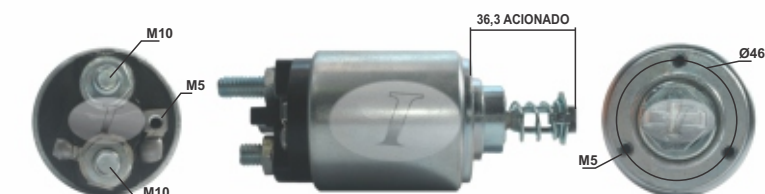

APLICAÇÃO / USED ON:

CASE: 888, W 18D, W 18E, W 20D, W 20E.

FIAT: 120, 130, 140, 80, Série 8340, Série 8360.

FIAT-IVECO: 120 E 15, 150, 160.

FIATALLIS: FR 120.2.

FORD: B 1618, Cargo 1618.

KOMATSU: A 835, GD 523 A, GD 523 R.

MERCEDES-BENZ: L 1214, L 1217, L 1218, L 1414, L 1418, L 1614, L 1618, L 1621, OF 1318, OF 1620.

VOLKSWAGEN: 16-180, 16-210, 17-210, 17-240 OT, 16.180, L80.

VOLVO: VME L 30.

MOTOR DE PARTIDA / STARTER:

BOSCH: 9.000.083.043, 9.000.083.046, 9.000.083.064, 9.000.083.073, 9.000.083.076, 9.000.453.79, 9.000.453.088.

SUBSTITUI / REPLACE:

BOSCH: 9.330.081.032.