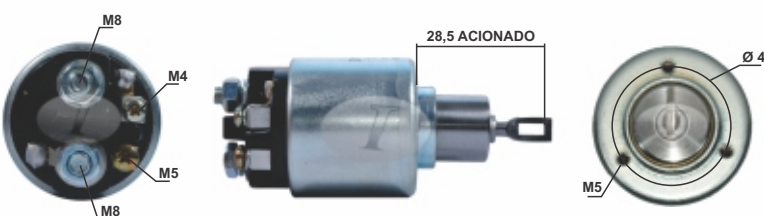

INTACTO 90874 12V

APLICAÇÃO / USED ON:

MERCEDES-BENZ: 320 TE, Classe A(A-Class), Classe C(C-Class), Classe E(E-Class), Classe G(G-Class), Classe S(S-Class), Classe SL(SL-Class).

MOTOR DE PARTIDA / STARTER:

BOSCH: 0.001.108.003, 0.001.110.016, 0.001.314.027, 0.001.314.036.

SUBSTITUI / REPLACE:

BOSCH: 0.331.303.035, 0.331.303.053, 2.339.303.260.