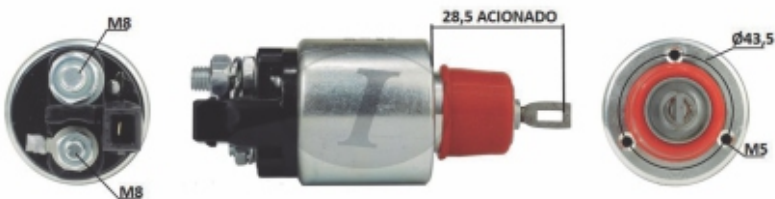

INTACTO 96775 12V

APLICAÇÃO / USED ON:
 NISSAN: Pick-up.

MOTOR DE PARTIDA / STARTER:
 BOSCH: 9.007.046.004.

SUBSTITUI / REPLACE:
 BOSCH: 9.337.043.019, 9.337.043.519, F.000.SH0.188.

INTACTO 96972 12V

APLICAÇÃO / USED ON:
 FORD: Cargo 815, Cargo C 1217, Cargo C 1317, Cargo C 1415, Cargo C 1417, Cargo C 1421, Cargo C 1517, Cargo C 1521, Cargo C 1617, Cargo C 1621, Cargo C 1717, Cargo C 1721, Cargo C 915, F250, F 4000;
 VOLKSWAGEN: 5-140E, 8-150.